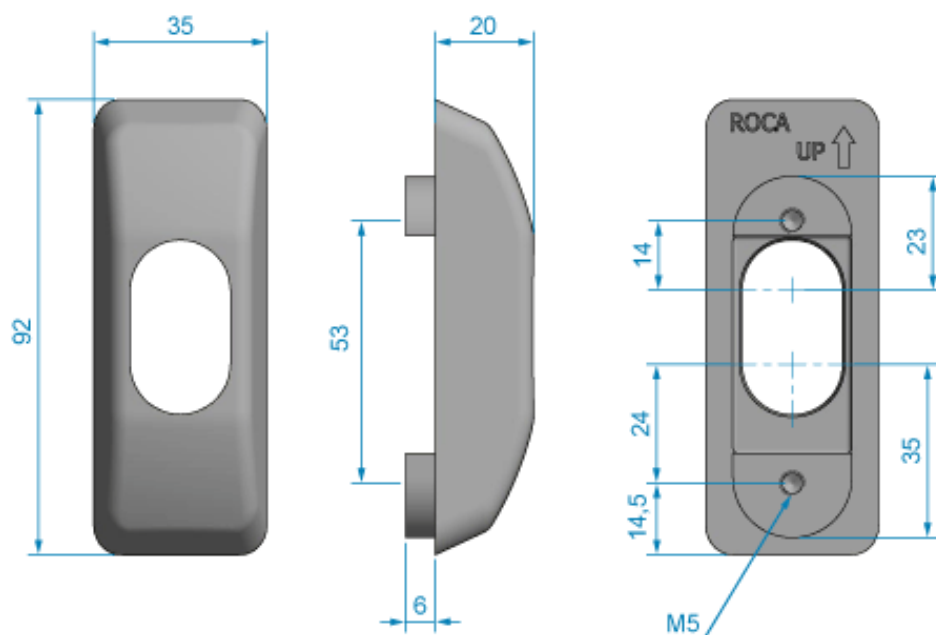

Security rosette - Narrow profile

Art.no.	Material	Treatment
939070	Zamac	Dull chrome plated
939071	Zamac	Chrome plated

Related products

Related products

Cylinder escutcheon - Narrow profile

Item no: : 939080

Blind plate - Narrow profile

Item no: : 939094
