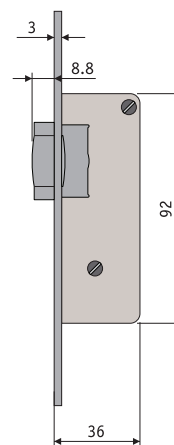

#### Features

The adjustable roller operates independently from door furniture.  
Extra: strike plate 712 IE.

#### Options

- 9 Latch: roller (R)
- 11 Flat forend (D)
- 12 Forend: SS 430 ( I ); SS 304 (J); brass (L)
- 13 Finish: satin (S)

CASE 92 mm