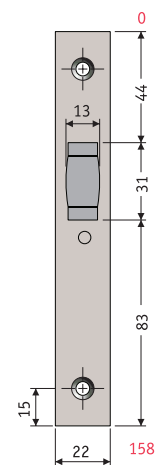

#### Features

The adjustable roller operates independently from door furniture.  
Extra: strike plate 712 IE.

#### Options

- 9 Latch: roller (R)
- 11 Flat forend (D)
- 12 Forend: SS 430 ( I ); SS 304 (J); brass (L)
- 13 Finish: satin (S)

CASE 92 mm