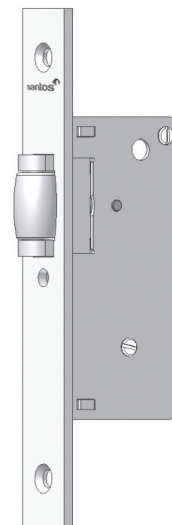

## Series 402 HI

### Roller bolt mortice latch

#### Features

The adjustable roller operates independently from door furniture.  
Extra: strike plate 712 IE.

#### Options

- 9 Latch: roller (R)
- 11 Flat forend (D)
- 12 Forend: SS 430 ( I ); SS 304 (J); brass (L)
- 13 Finish: satin (S)

CASE 92 mm