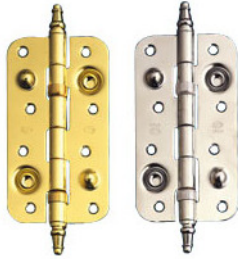

Always close to you.

Security hinge mod.568

Characteristics

With ball bearings

 items with individual barcodes are sold with plastic strips

Finish	Sizes	Cod.			Cod.		
							
chrome plated	150x80x3 mm	3595	6	30			
satin nickel plated	150x80x3 mm	18063	6	30			
brass plated varnished	150x80x3 mm	3534	6	30	2530	6	30
matt black epoxy	150x80x3 mm	18064	6	30			