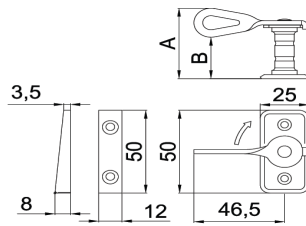

Rotary window closer.
Surface cover: black powder paint.

AM12M ROTARY WINDOW CLOSER AMIG 12 50x25x33 BLACK

2,80 eur