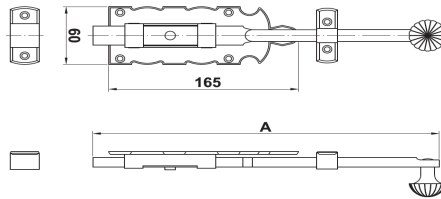

Gate bolt, surface fixing.
Surface cover: black powder paint.

AM410-300M

BOLT AMIG 410 A=300mm BLACK

8,05 eur