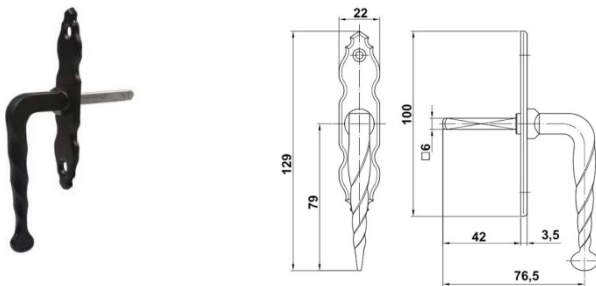

Window handle, with handle plate.
Spindle 6 mm.
Surface cover: black powder paint.

AM121M

WINDOW HANDLE AMIG 121 BLACK

6,85 eur