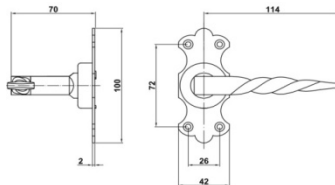

Double-sided door handle,
surface fixing.
With rosette.
Surface cover: black powder
paint.

14,95 eur