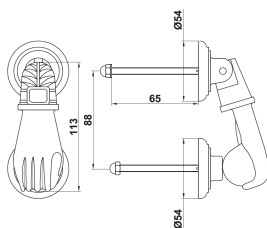

Door knocker.
Surface cover: black powder paint.

AM4M

DOOR KNOCKER AMIG 4 BLACK FORGED

12,00 eur

Window shutter handle