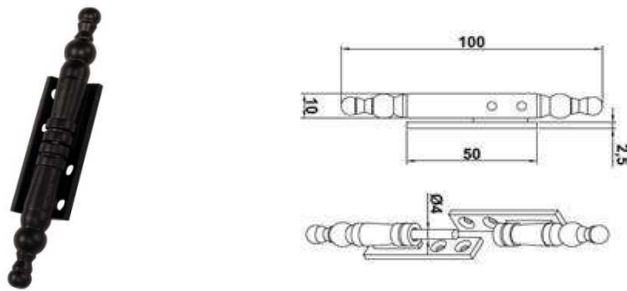

AM555MUST HINGE AMIG 555 BLACK 1,85 eur