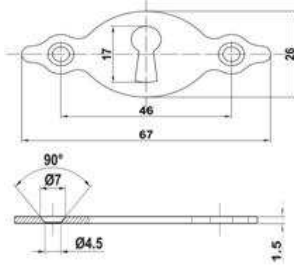

Escutcheons

Escutcheon, surface fixing.
Surface cover: black powder paint.

AM10M

ESCUTCHEON AMIG 10 BLACK

1,65 eur