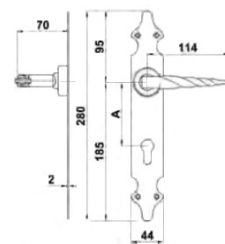

Antique products

Door handle + plate and handles

Double-sided door handle set with handle plate.
For use with europrofile cylinder.
Europrofile cylinder key hole distance 72 mm.
Spindle 8 mm.
Surface cover: black powder paint.

AM107M

DOOR HANDLE+PLATE AMIG 107 PZ72 BLACK

20,10 eur

Double-sided door handle set with handle plate.
Cylinder key hole distance 72 mm.
Spindle 8 mm.
Surface cover: black powder paint.

AM350M

DOOR HANDLE+PLATE AMIG 350 PZ72mm BLACK

19,60 eur

Double-sided door handle set with handle plate.
For use with europrofile cylinder.
Europrofile cylinder key hole distance 72 mm.
Spindle 8 mm.
Handle plate fixed to the handle (not removable).
Surface cover: black powder paint.