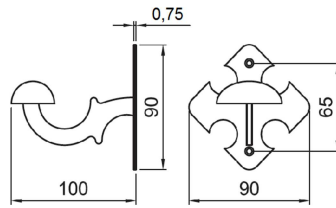

Hooks

Hook, surface fixing.
Surface cover: black powder paint.

AM100-90M HOOK AMIG 100 BLACK

2,30 eur