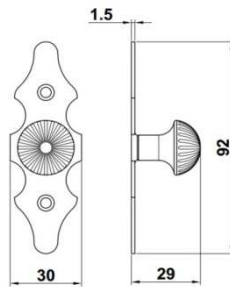

Antique products

Door handle + plate and handles

Double-sided door handle set with handle plate.
For use with europrofile cylinder.
Europrofile cylinder key hole distance 72 mm.
Spindle 8 mm.
Surface cover: black powder paint.

19,60 eur

Double-sided door handle set with handle plate.
For use with europrofile cylinder.
Europrofile cylinder key hole distance 72 mm.
Spindle 8 mm.
Handle plate fixed to the handle (not removable).
Surface cover: black powder paint.

2,80 eur

Rotary window closer.
Surface cover: antique brass plated.

AM12AME ROTARY WINDOW CLOSER AMIG 12 50x25x43 ANTIQUE BRASS

3,45 eur

Furniture handles

Furniture knob with plate, surface fixing.
Surface cover: black powder paint.