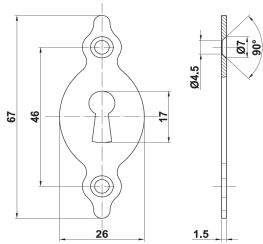

Escutcheon, surface fixing.
Surface cover: black powder paint.

AM11AM

ESCUTCHEON AMIG 11 BLACK

0,45 eur