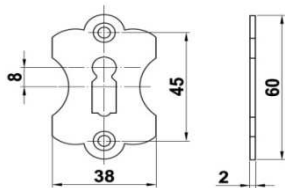

Escutcheon, surface fixing.
Surface cover: black powder paint.

AM14BBM

ESCUTCHEON AMIG 14 BB BLACK

0,55 eur