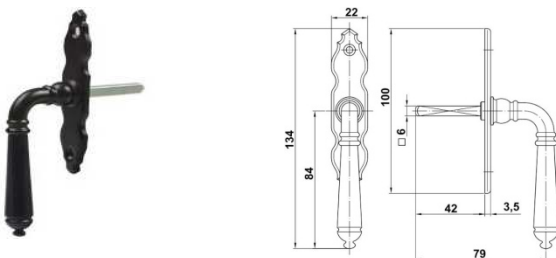

Window handle, with handle plate.
Spindle 6 mm.
Surface cover: black powder paint.

AM122M

WINDOW HANDLE AMIG 122 BLACK

6,85 eur