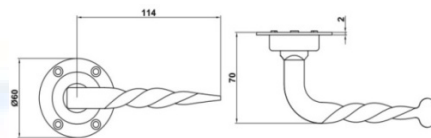

AM100R DOOR HANDLE AMIG 100R BLACK

22,20 eur

Double-sided door handle,
surface fixing.
With rosette.
Spindle 8 mm.
Surface cover: black powder
paint.

AM100KM DOOR HANDLE+ROSETTE AMIG 100K BLACK

18,15 eur

Double-sided door handle,
surface fixing.
With rosette.
Spindle 8 mm.
Surface cover: black powder
paint.