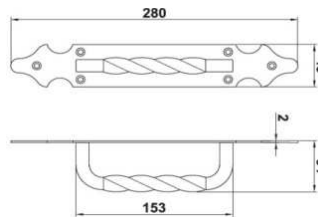

Single-sided door handle with plate.
Surface cover: black powder paint.

AM101MUST

HANDLE+PLATE AMIG 101 BLACK

6,10 eur