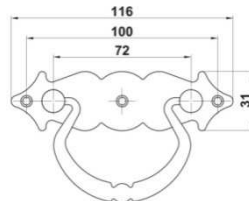

Wardrobe door handle, surface fixing.
Surface cover: black powder paint.

AM1003M FURNITURE HANDLE AMIG 1003 BLACK

3,15 eur