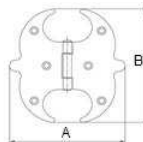

KOOD	553 - 60	553 - 75	553 - 100	553 - 125
A (mm)	60	70	95	120
B (mm)	60	75	100	125
(mm)	1,5	1,5	1,5	2

Door hinge, surface fixing.
Surface cover: black powder paint.

AM553-60M HINGE AMIG 553 60x60x1,5, BLACK

1,00 eur