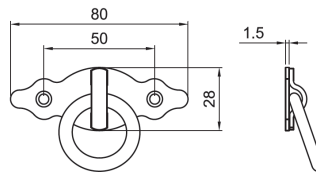

Ring handle for wardrobe door, surface fixing.
Surface cover: black powder paint.

AM1000M FURNITURE HANDLE AMIG 1000 BLACK

4,50 eur