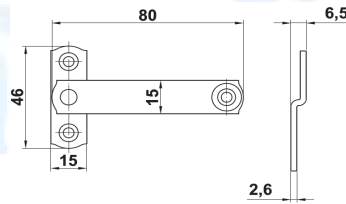

Window closer.
Surface cover: black powder paint.

AM1B WINDOW CLOSER AMIG 1 BLACK

1,95 eur