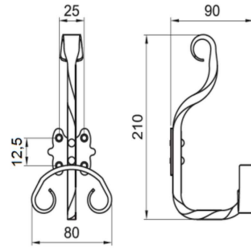

Hook, surface fixing.
Surface cover: black powder paint.

AM102M-6492 HOOK AMIG 102 BLACK

7,10 eur