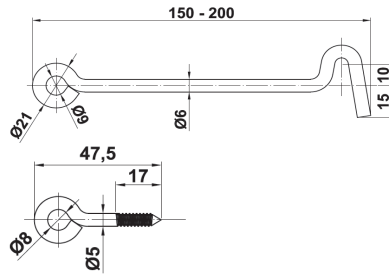

11

Window hook.
Surface cover: black powder paint.

AM7-150 WINDOW HOOK AMIG 7 6x150 BLACK

2,35 eur