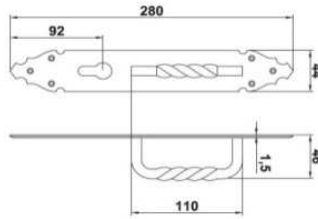

2

Single-sided door handle with plate.
With key hole for europrofile cylinder (for use with europrofile cylinder).
Surface cover: black powder paint.

AM105M

HANDLE+PLATE AMIG 105 PZ BLACK

3,15 eur