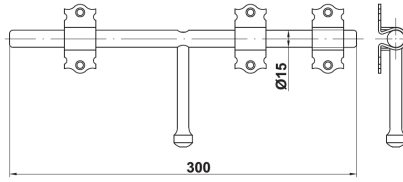

Bolts

Bolt for gate or door, surface fixing.
Surface cover: black powder paint.

AM340-300MUST

BOLT AMIG 340/300 BLACK FORGED

7,45 eur