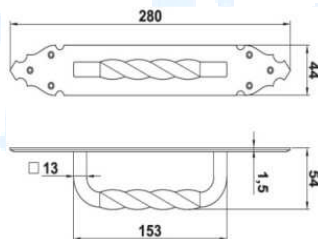

Single-sided door handle with plate.
Surface cover: black powder paint.

AM102M-6430

HANDLE+PLATE AMIG 102 BLACK

5,65 eur