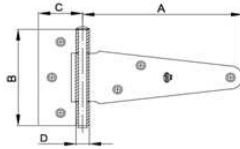

Hinges

	A	B	C	D
100	109	75	38	11,5
130	138	88	38	11,5
150	176	88	38	11,5
175	188	88	38	11,5
200	207	111	45	12,5
250	262	111	45	12,5
300	312	111	45	12,5

Door hinge, surface fixing.
Surface cover: black powder paint.

AM550-150M HINGE AMIG 550 176x88 BLACK

3,85 eur