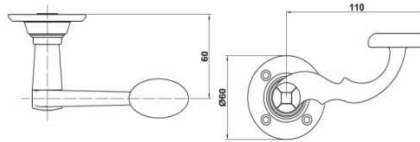

Antique products

Door handle + plate and handles

Double-sided door handle set with handle plate.
For use with europrofile cylinder.
Europrofile cylinder key hole distance 72 mm.
Spindle 8 mm.
Surface cover: black powder paint.

19,60 eur

Double-sided door handle set with handle plate.
For use with europrofile cylinder.
Europrofile cylinder key hole distance 72 mm.
Spindle 8 mm.
Handle plate fixed to the handle (not removable).
Surface cover: black powder paint.

Single-sided door handle.
Handle length 140 mm.
Rosette \varnothing 52 mm.
Surface cover: black powder paint.

AM103M**HANDLE AMIG 103 FORGED BLACK****5,35 eur**

Door handles and knobs

Double-sided door handle,
surface fixing.
With rosette.
Rosette \varnothing 60 mm.
Spindle 8 mm.
Surface cover: black powder
paint.