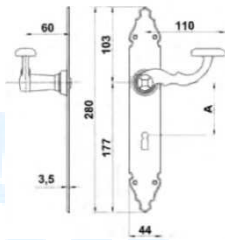

Antique products

Door handle + plate and handles

Double-sided door handle set with handle plate.
For use with europrofile cylinder.
Europrofile cylinder key hole distance 72 mm.
Spindle 8 mm.
Surface cover: black powder paint.

AM107M

DOOR HANDLE+PLATE AMIG 107 PZ72 BLACK

20,10 eur

Double-sided door handle set with handle plate.
Cylinder key hole distance 72 mm.
Spindle 8 mm.
Surface cover: black powder paint.

AM350M

DOOR HANDLE+PLATE AMIG 350 PZ72mm BLACK

19,60 eur

Double-sided door handle set with handle plate.
For use with europrofile cylinder.
Europrofile cylinder key hole distance 72 mm.
Spindle 8 mm.
Handle plate fixed to the handle (not removable).
Surface cover: black powder paint.