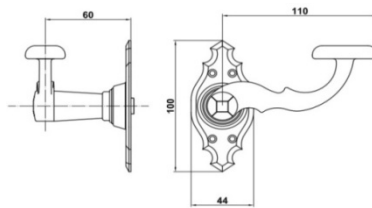

AM100R DOOR HANDLE AMIG 100R BLACK

Double-sided door handle,
surface fixing.
With rosette.
Spindle 8 mm.
Surface cover: black powder
paint.

18,15 eur