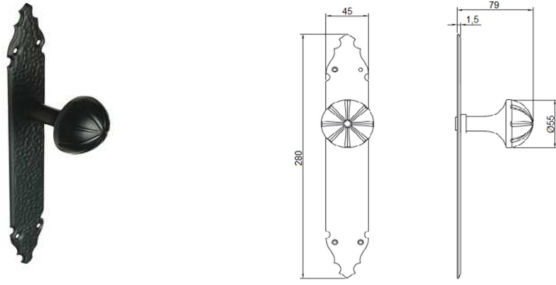

Antique products

Door handle + plate and handles

Double-sided door handle set with handle plate.
For use with europrofile cylinder.
Europrofile cylinder key hole distance 72 mm.
Spindle 8 mm.
Surface cover: black powder paint.

19,60 eur

Double-sided door handle set with handle plate.
For use with europrofile cylinder.
Europrofile cylinder key hole distance 72 mm.
Spindle 8 mm.
Handle plate fixed to the handle (not removable).
Surface cover: black powder paint.

AM16M DOOR KNOB AMIG 16 MATT BLACK

6,85 eur

Single-sided door knob,
fixed-through.
With rosette.
Rosette \varnothing 70 mm, knob \varnothing
55 mm.
Surface cover: black powder
paint.

AM17M DOOR KNOB AMIG 17 MATT BLACK

5,00 eur

4

Single-sided door knob with plate, surface fixing.
Knob \varnothing 55 mm.
Surface cover: black powder paint.

AM19MU**KNOB+PLATE AMIG 19 BLACK****6,75 eur**

Door handle set.
Spindle 8 mm.
Surface cover: black powder paint.