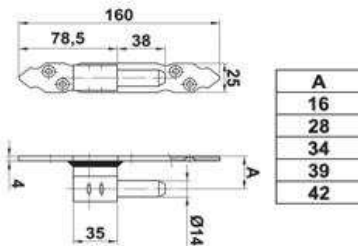

Door hinge.
Surface cover: black powder paint.

AM8010MUST HINGE AMIG 8010 A: 28mm BLACK

3,25 eur