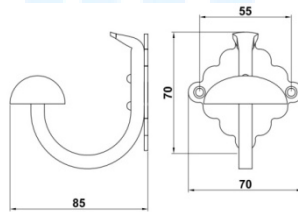

Hook, surface fixing.
Surface cover: black powder paint.

AM103M-6493 HOOK AMIG 103 BLACK

3,30 eur