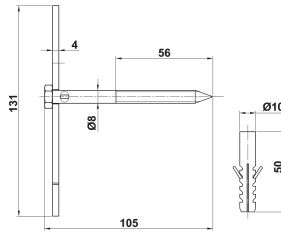

Door and window closers

Surface cover: black powder paint.

AM1M-6215 CLOSER AMIG 1 BLACK

1,70 eur