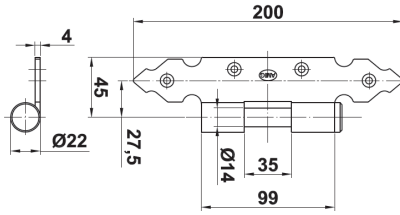

Door hinge.
Surface cover: black powder paint.

AM9120MUST HINGE AMIG 9120 BLACK

5,65 eur