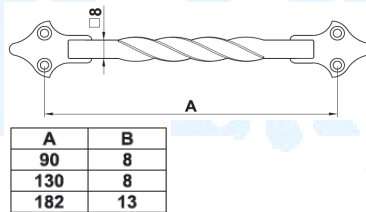

Wardrobe door handle, surface fixing.
Surface cover: black powder paint.

AM1002MUST FURNITURE HANDLE AMIG 1002 90x8 BLACK

0,90 eur