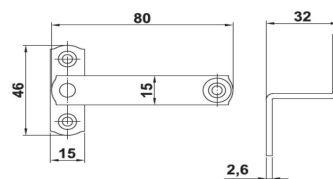

Window closer.
Surface cover: black powder paint.

AM2B WINDOW CLOSER AMIG 2 BLACK

2,15 eur