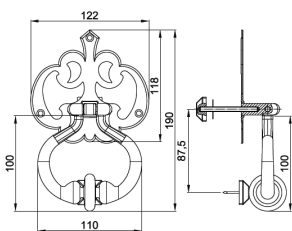

Door knockers

Door knocker, surface fixing.
Surface cover: black powder paint.

AMKOPUTI

DOOR KNOCKER AMIG 1 BLACK FORGED

11,30 eur