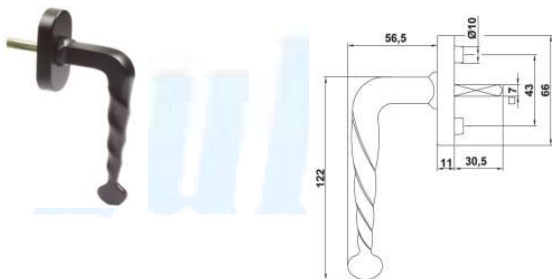

Window handles

Window handle, with oval handle plate.
Spindle 6 mm.
Surface cover: black powder paint.

AM115M

WINDOW HANDLE AMIG 115 BLACK

13,05 eur