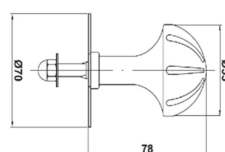

AM16M DOOR KNOB AMIG 16 MATT BLACK

Single-sided door knob,
fixed-through.
With rosette.
Rosette $\varnothing$ 70 mm, knob $\varnothing$
55 mm.
Surface cover: black powder
paint.

AM17M DOOR KNOB AMIG 17 MATT BLACK

5,00 eur