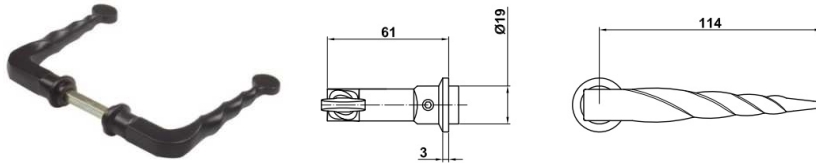

Antique products

Door handle + plate and handles

Double-sided door handle set with handle plate.
For use with europrofile cylinder.
Europrofile cylinder key hole distance 72 mm.
Spindle 8 mm.
Surface cover: black powder paint.

AM16M DOOR KNOB AMIG 16 MATT BLACK

6,85 eur

Single-sided door knob,
fixed-through.
With rosette.
Rosette \varnothing 70 mm, knob \varnothing
55 mm.
Surface cover: black powder
paint.

AM17M DOOR KNOB AMIG 17 MATT BLACK

5,00 eur

4

Single-sided door knob with plate, surface fixing.
Knob \varnothing 55 mm.
Surface cover: black powder paint.

AM19MU**KNOB+PLATE AMIG 19 BLACK****6,75 eur**

Door handle set.
Spindle 8 mm.
Surface cover: black powder paint.