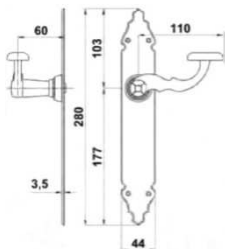

Double-sided door handle set with handle plate.
For use on doors without lock cylinder.
Spindle 8 mm.
Surface cover: black powder paint.

AM100M

DOOR HANDLE+PLATE AMIG 100 BLACK

19,05 eur