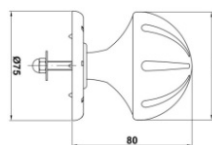

AM101KM DOOR HANDLE+ROSETTE AMIG 101K BLACK

Single-sided door knob,
fixed-through.
With rosette.
Rosette and knob $\varnothing$ 75 mm.
Surface cover: black powder
paint.

6,85 eur