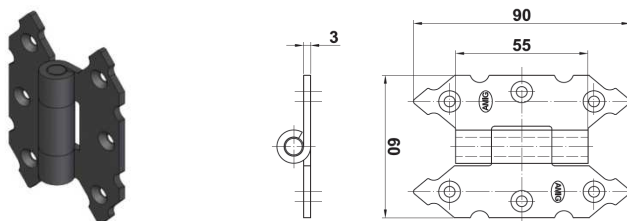

Door hinge.
Surface cover: black powder paint.