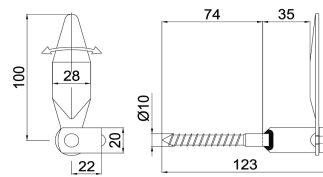

Surface cover: black powder paint.

AM2M-18481 CLOSER AMIG 2 BLACK

2,30 eur