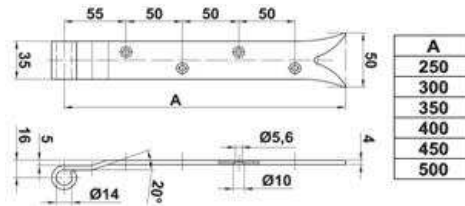

Door hinge bar (for fixing on door).
For use with door hinge.
Surface cover: black powder paint.

AM7000MUST HINGE BAR AMIG 7000 A: 400mm BLACK

6,20 eur