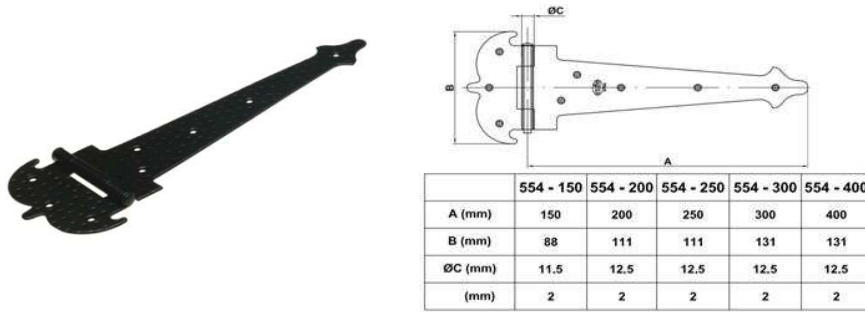

Door hinge, surface fixing.
Surface cover: black powder paint.

AM554-400M HINGE AMIG 554 400x131 BLACK 9,95 eur