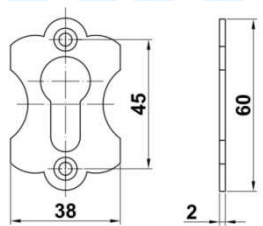

Escutcheon, surface fixing.
For use with europrofile cylinder.
Surface cover: black powder paint.

AM12PZM

ESCUTCHEON AMIG 12 BLACK

0,60 eur