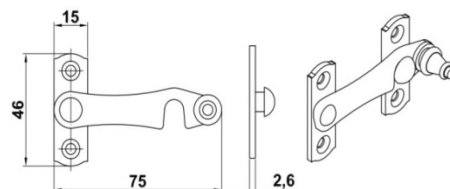

Window closer for right- or left-hand door.
Surface cover: black powder paint.

AM3MUSTP WINDOW CLOSER + STRIKER AMIG 3 BLACK RIGHT
AM3MUSTV WINDOW CLOSER + STRIKER AMIG 3 BLACK LEFT

1,90 eur
1,90 eur