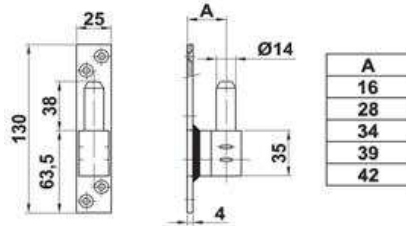

Door hinge.
Surface cover: black powder paint.

AM8000MUST HINGE AMIG 8000 A: 28mm BLACK

3,15 eur