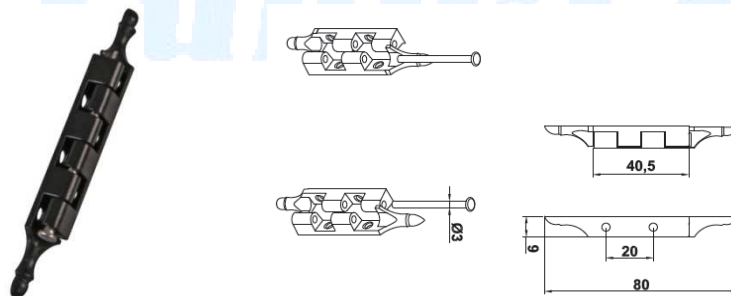

Door hinge.
Surface cover: black powder paint.

Door hinge.
Surface cover: black powder paint.

AM557MUST HINGE AMIG 557 BLACK 1,50 eur