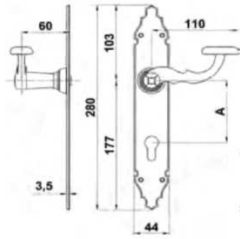

Antique products

Door handle + plate and handles

Double-sided door handle set with handle plate.
For use with europrofile cylinder.
Europrofile cylinder key hole distance 72 mm.
Spindle 8 mm.
Surface cover: black powder paint.

AM107M

DOOR HANDLE+PLATE AMIG 107 PZ72 BLACK

20,10 eur

Double-sided door handle set with handle plate.
Cylinder key hole distance 72 mm.
Spindle 8 mm.
Surface cover: black powder paint.

AM350M

DOOR HANDLE+PLATE AMIG 350 PZ72mm BLACK

19,60 eur

Double-sided door handle set with handle plate.
For use with europrofile cylinder.
Europrofile cylinder key hole distance 72 mm.
Spindle 8 mm.
Handle plate fixed to the handle (not removable).
Surface cover: black powder paint.