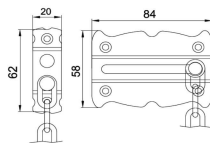

Door chain for interior door.
Chain length 20 cm.
Surface cover: black powder paint.

AM3M

DOOR CHAIN AMIG 3 BLACK

6,20 eur