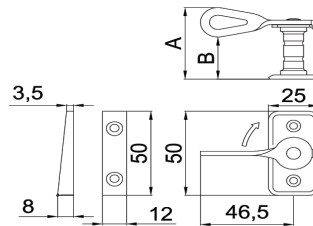

Rotary window closer.
Surface cover: antique brass plated.

AM12AME ROTARY WINDOW CLOSER AMIG 12 50x25x43 ANTIQUE BRASS

3,45 eur