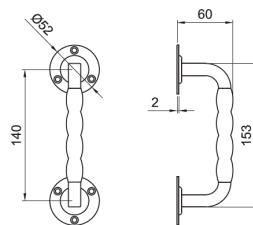

Antique products

Door handle + plate and handles

Double-sided door handle set with handle plate.
For use with europrofile cylinder.
Europrofile cylinder key hole distance 72 mm.
Spindle 8 mm.
Surface cover: black powder paint.

19,60 eur

Double-sided door handle set with handle plate.
For use with europrofile cylinder.
Europrofile cylinder key hole distance 72 mm.
Spindle 8 mm.
Handle plate fixed to the handle (not removable).
Surface cover: black powder paint.

Single-sided door handle.
Handle length 140 mm.
Rosette \varnothing 52 mm.
Surface cover: black powder paint.

AM103M**HANDLE AMIG 103 FORGED BLACK****5,35 eur**

Door handles and knobs

Double-sided door handle,
surface fixing.
With rosette.
Rosette \varnothing 60 mm.
Spindle 8 mm.
Surface cover: black powder
paint.