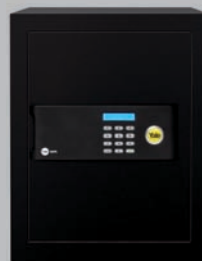

YALE SAFE LAPTOP

Exterior dimensions:
200 x 480 x 350 mm
Interior dimensions:
192 x 475 x 295 mm
YLB/200/EB1

YALE SAFE OFFICE

Exterior dimensions:
400 x 350 x 340 mm
Interior dimensions:
392 x 345 x 285 mm
YSB/400/EB1