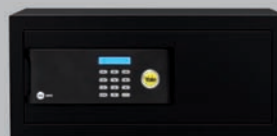

YALE SAFE LAPTOP

Exterior dimensions:
200 x 480 x 350 mm
Interior dimensions:
192 x 475 x 295 mm
YLB/200/EB1

YALE SAFE OFFICE

Exterior dimensions:
400 x 350 x 340 mm
Interior dimensions:
392 x 345 x 285 mm
YSB/400/EB1