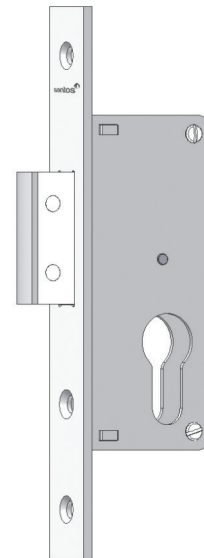

# Series 401 EJ . 901 EJ

## Euro cylinder mortice deadlock

### Features

The single throw deadbolt is operated on both sides by cylinder.  
Extra: strike plates 401 KE or 401 LD.

### Options

- 7** Backset in mm: 20 (B); 25 (D); 30 (F); 35 (G); 40 (I)
- 11** Flat forend 22mm (D); U forend 24mm (T)
- 12** Forend: SS 430 (I); SS 304 (J); brass (L)
- 13** Finish: satin (S)

CASE 102 mm