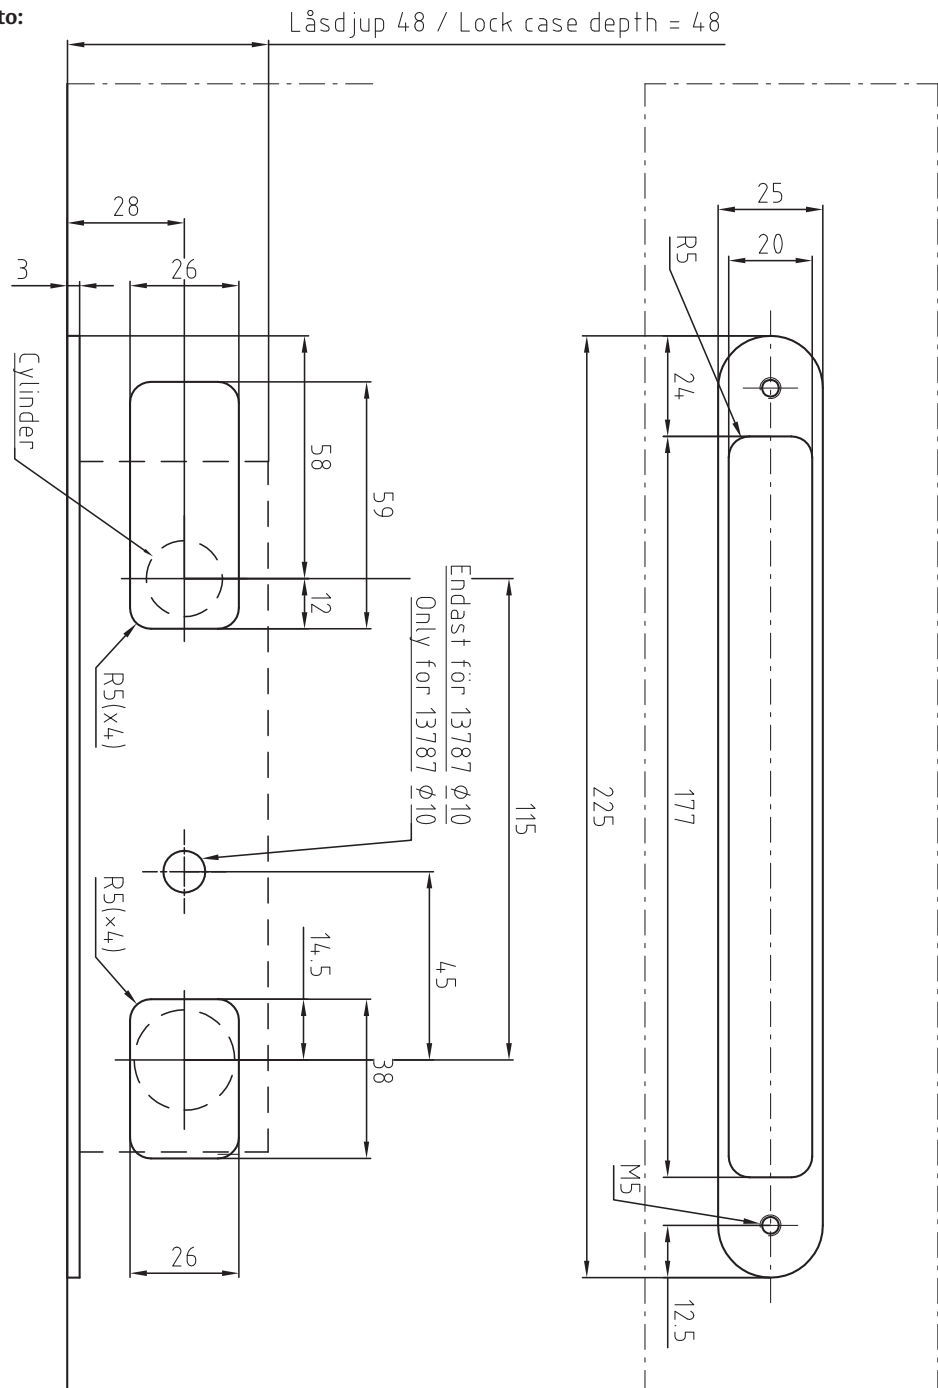

ASSA Narrow profile Classic

Door preparation lock case

Applicable to:

- 1380
- 1385
- 13585
- 1398
- 1361
- 1362
- 13787

ASSA ABLOY, the global leader in door opening solutions, dedicated to satisfying end-user needs for security, safety and convenience.

www.assa.se

Measurement in mm,
not proportional