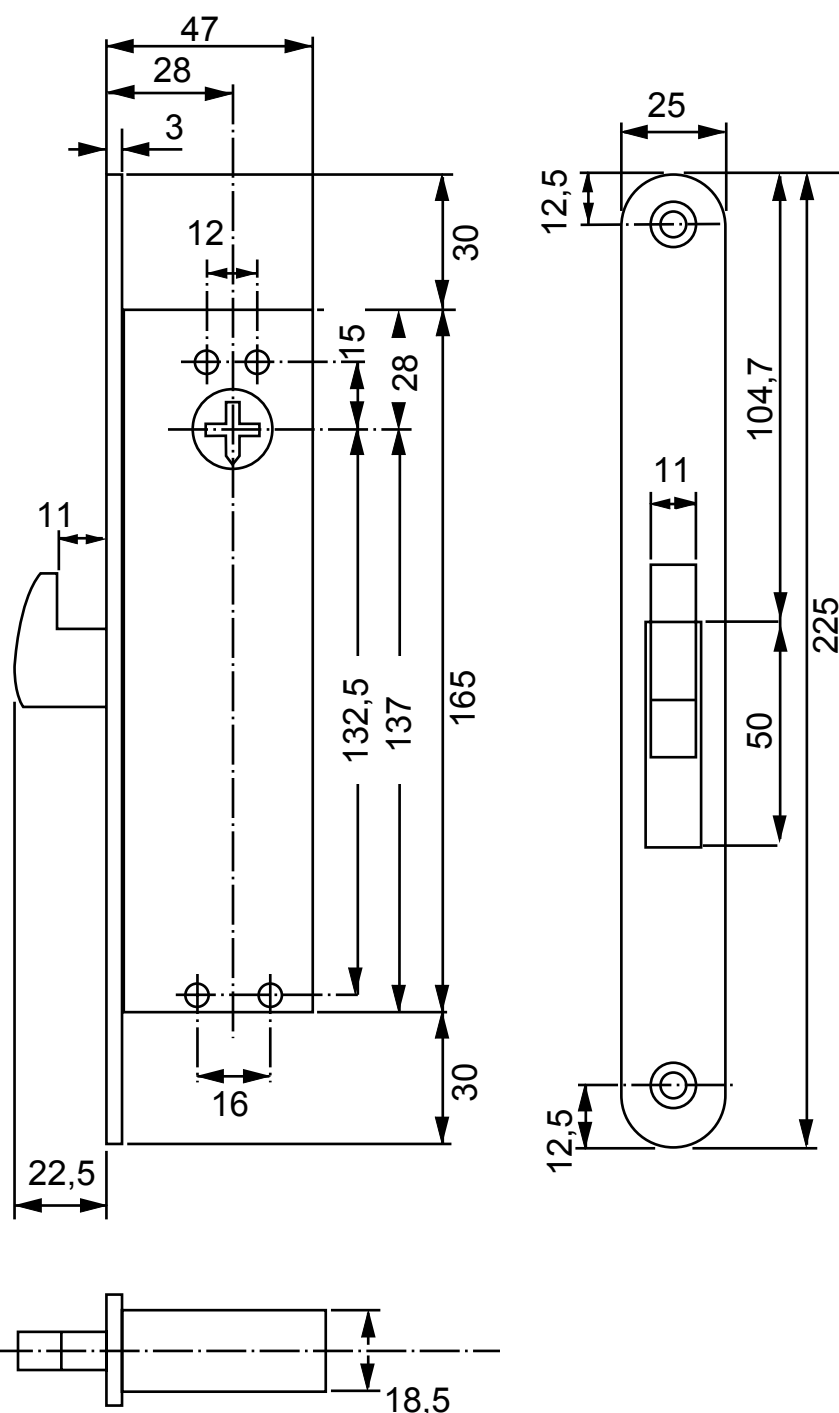

# ASSA Narrow profile Classic Hook bolt

## Lock case dimension

Applicable to:

- 13787

ASSA ABLOY, the global leader in door opening solutions, dedicated to satisfying end-user needs for security, safety and convenience.

ASSA AB  
P.O. Box 371  
SE-631 05 Eskilstuna  
Sweden