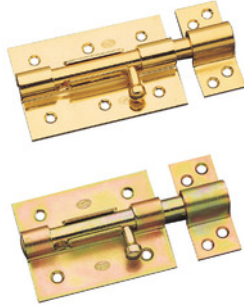

## Barrel bolt mod.454

### Characteristics

-  with screws
- Support with 4 holes
- With padlock holes in bar
-  with padlock

Finish	Sizes	Cod.		Cod.		Cod.					
											
bichromated	70 mm	910	10	50	10746	10	50				
bichromated	85 mm	911	10	40	10747	10	40				
bichromated	100 mm	912	10	50	10748	10	50				
bichromated	120 mm	913	10	40	10779	10	40				
brass plated varnished	70 mm	842	10	50	14088	10	50	1038	1	10	50
brass plated varnished	70 mm							 2090	1	10	50
brass plated varnished	85 mm	843	10	40	14089	10	40	2160	1	10	50
brass plated varnished	100 mm	844	10	50	14090	10	50	1039	1	10	40
brass plated varnished	120 mm	845	10	40	14091	10	40				
nickel plated	70 mm	3717	10	50							
nickel plated	85 mm	3718	10	40							
nickel plated	100 mm	3719	10	50							
nickel plated	120 mm	4235	10	40							