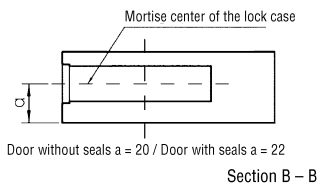

Locks for interior doors

SFS 5210
 SS 81 73 82
 2011, 2014, 2016, 2020, 2024, 2025, 4238, 4249,
 4260, 4570, 9456

When 7640 cover plate is used with locks 2024 and 2025 it is recommended to make the mortise for the forend 3 mm deep.