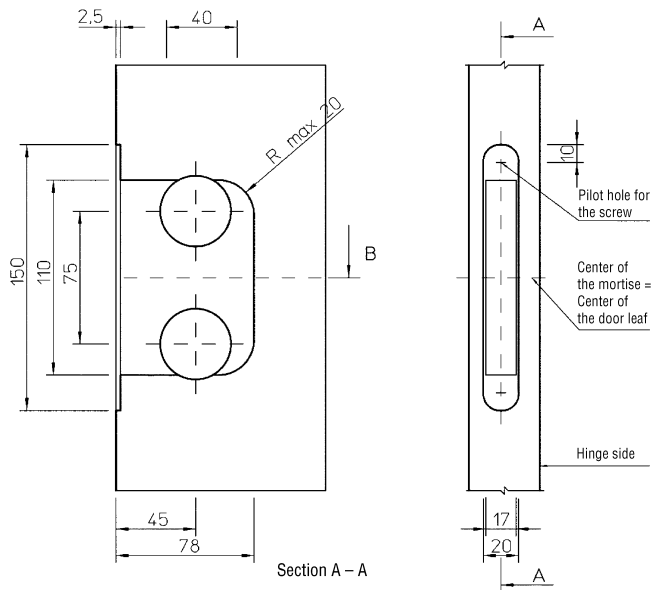

Locks for interior doors

SFS 5210
 SS 81 73 82
 2011, 2014, 2016, 2020, 2024, 2025, 4238, 4249,
 4260, 4570, 9456

When 7640 cover plate is used with locks 2024 and 2025 it is recommended to make the mortise for the forend 3 mm deep.

2014 with DIN fittings