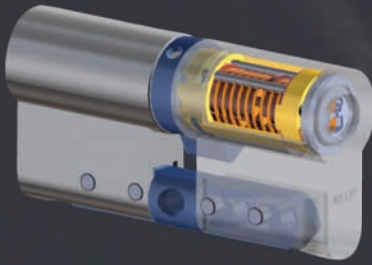

ABLOY[®] NOVEL

Convenient long lasting security

NEW PATENTED ROTATING DISC MECHANISM

The unique **ABLOY®** detainer disc cylinder mechanism has been a symbol of high security and superior performance ever since its invention. Long lasting working life for **ABLOY® NOVEL** is based on patented improved resistance against wear and tear **AWS** -system. Because of the **AWS** the effect of wear to the cylinder operation is minimized. Its new patented functional features give more exact user experience.

The **ABLOY® NOVEL** detainer disc cylinder, keys and key blanks are protected by patents worldwide until 2027.

MEETING DIFFERENT STANDARDS

Retrofit door locking cylinders can be supplied to fit most applications worldwide. Product range includes suitable products for different markets and their special needs.

ONE KEY FITS ALL

ABLOY® NOVEL locks can be keyed into the same master-key system using one key profile. That means that one key can open several locks if needed.

SUPERIOR MASTER-KEYING

The design and operation of the **ABLOY® NOVEL** cylinder make possible to create master-key systems that fulfill your precise specifications. The exceptional master-keying possibilities of **ABLOY® NOVEL** the ideal choice for your master-keying possibilities as well.

Key meets no resistance when it is inserted into cylinder. Convenient reversible key. Indications to express cylinder operations.

TOUGH AND LONGLASTING

Improved resistance against wear and tear (AWS). Smooth, durable and reliable operation, resistant to dirt and freezing.