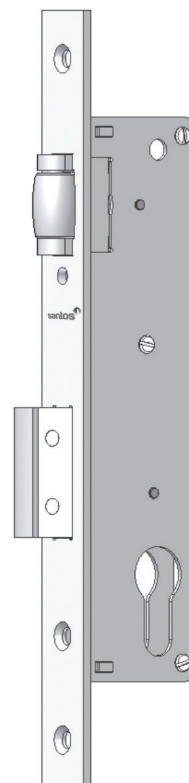

Series 412 ER . 912 ER

Euro cylinder roller bolt mortice sashlock

Features

The single throw deadbolt is operated on both sides by cylinder.
The adjustable roller operates independently from cylinder.
Extra: strike plate 712 RE.

Options

- 7 Backset in mm: 20 (B); 25 (D); 30 (F); 35 (G); 40 (I)
- 9 Latch: roller (R)
- 11 Flat forend 22mm (D); U forend 24mm (T)
- 12 Forend: SS 430 (I); SS 304 (J); brass (L)
- 13 Finish: satin (S)

CASE 174 mm

Code

1	2	3	4	5	6	7	8	9	10	11	12	13
F	4	1	2	E	R		1	R	R	D		S
F	9	1	2	E	R		1	R	R	T		S