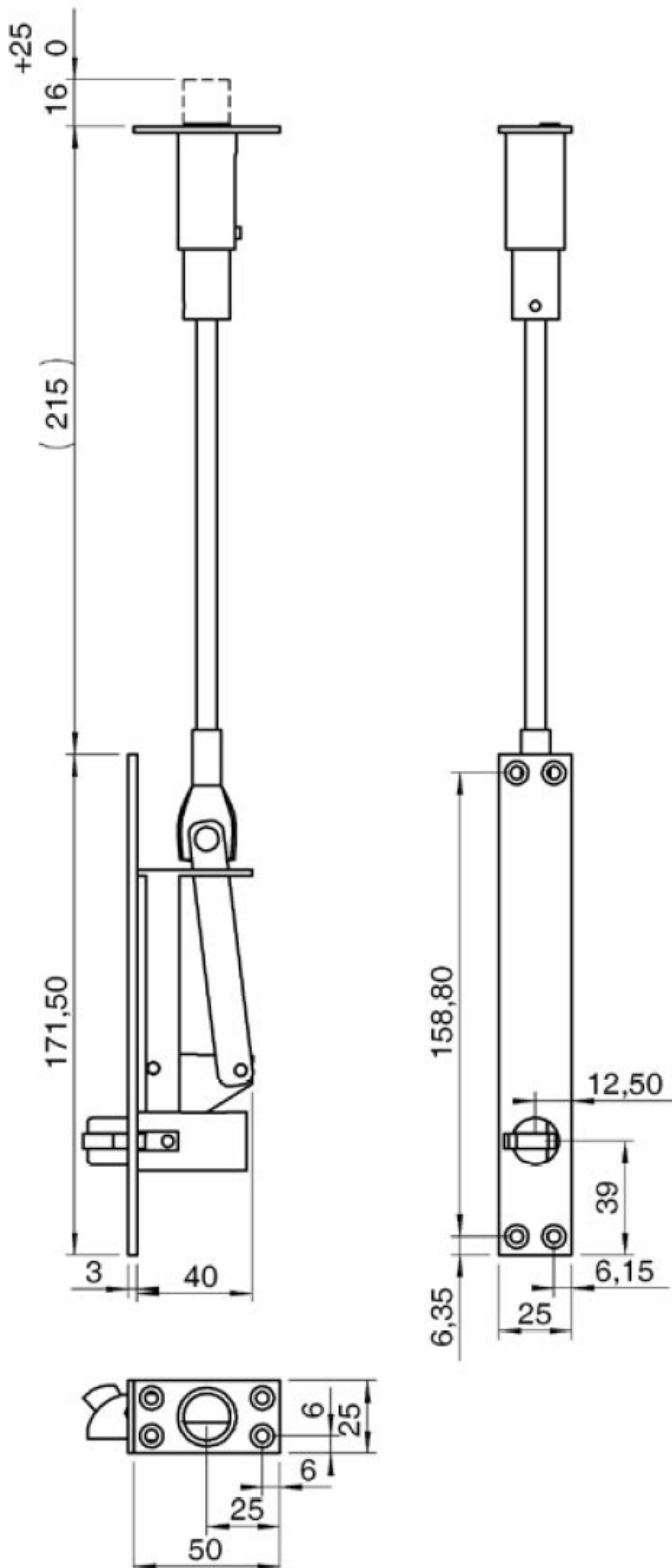

Installation instruction

STEP 22 Automatic flushbolt

Luku-Expert OÜ
Tartu mnt 74,
10144 Tallinn
Tel:+372 6 410 610

Drawing STEP 22

Striking plate for the bolt with bent edge in the doors opening direction.

Sliding plate for operating the latchbolt with bent edge in the doors opening direction.