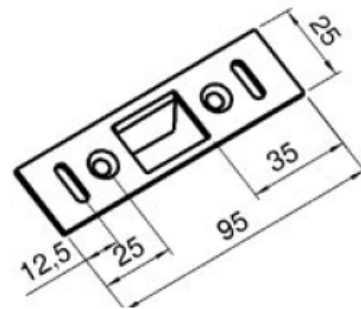

Installation instruction

STEP 22 Automatic flushbolt

Luku-Expert OÜ
Tartu mnt 74,
10144 Tallinn
Tel:+372 6 410 610

Drawing STEP 22

Striking plate for the bolt with bent edge in the doors opening direction.

Sliding plate for operating the latchbolt with bent edge in the doors opening direction.